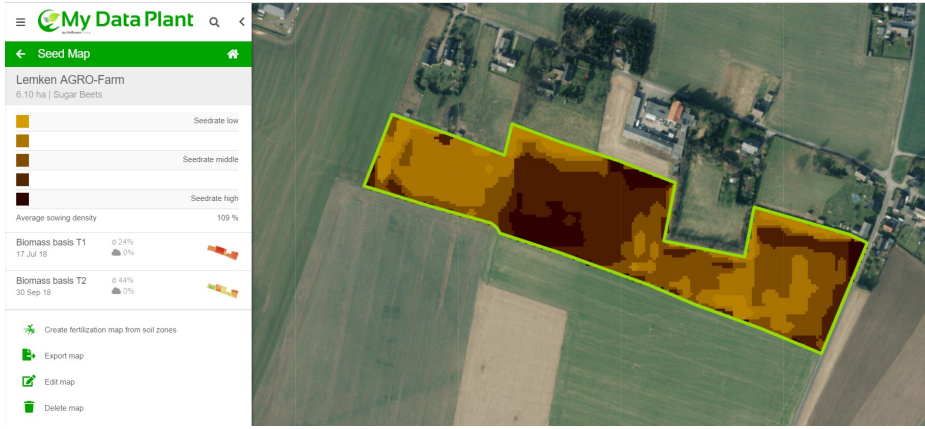

Opportunities: Optimization of the production process

Farmer's Point of View

Farmer's Point of View

Companies from all areas of the agricultural value chain can become a Shareholder or Business-Partner of DKE-Data

The concept of agrirouter

Example Use-Case: Data transportation via agrirouter

Creating Application map / Partner Product A

Data Routing / Transfer

Documentation / Partner Product B

Receiving / Working on the field