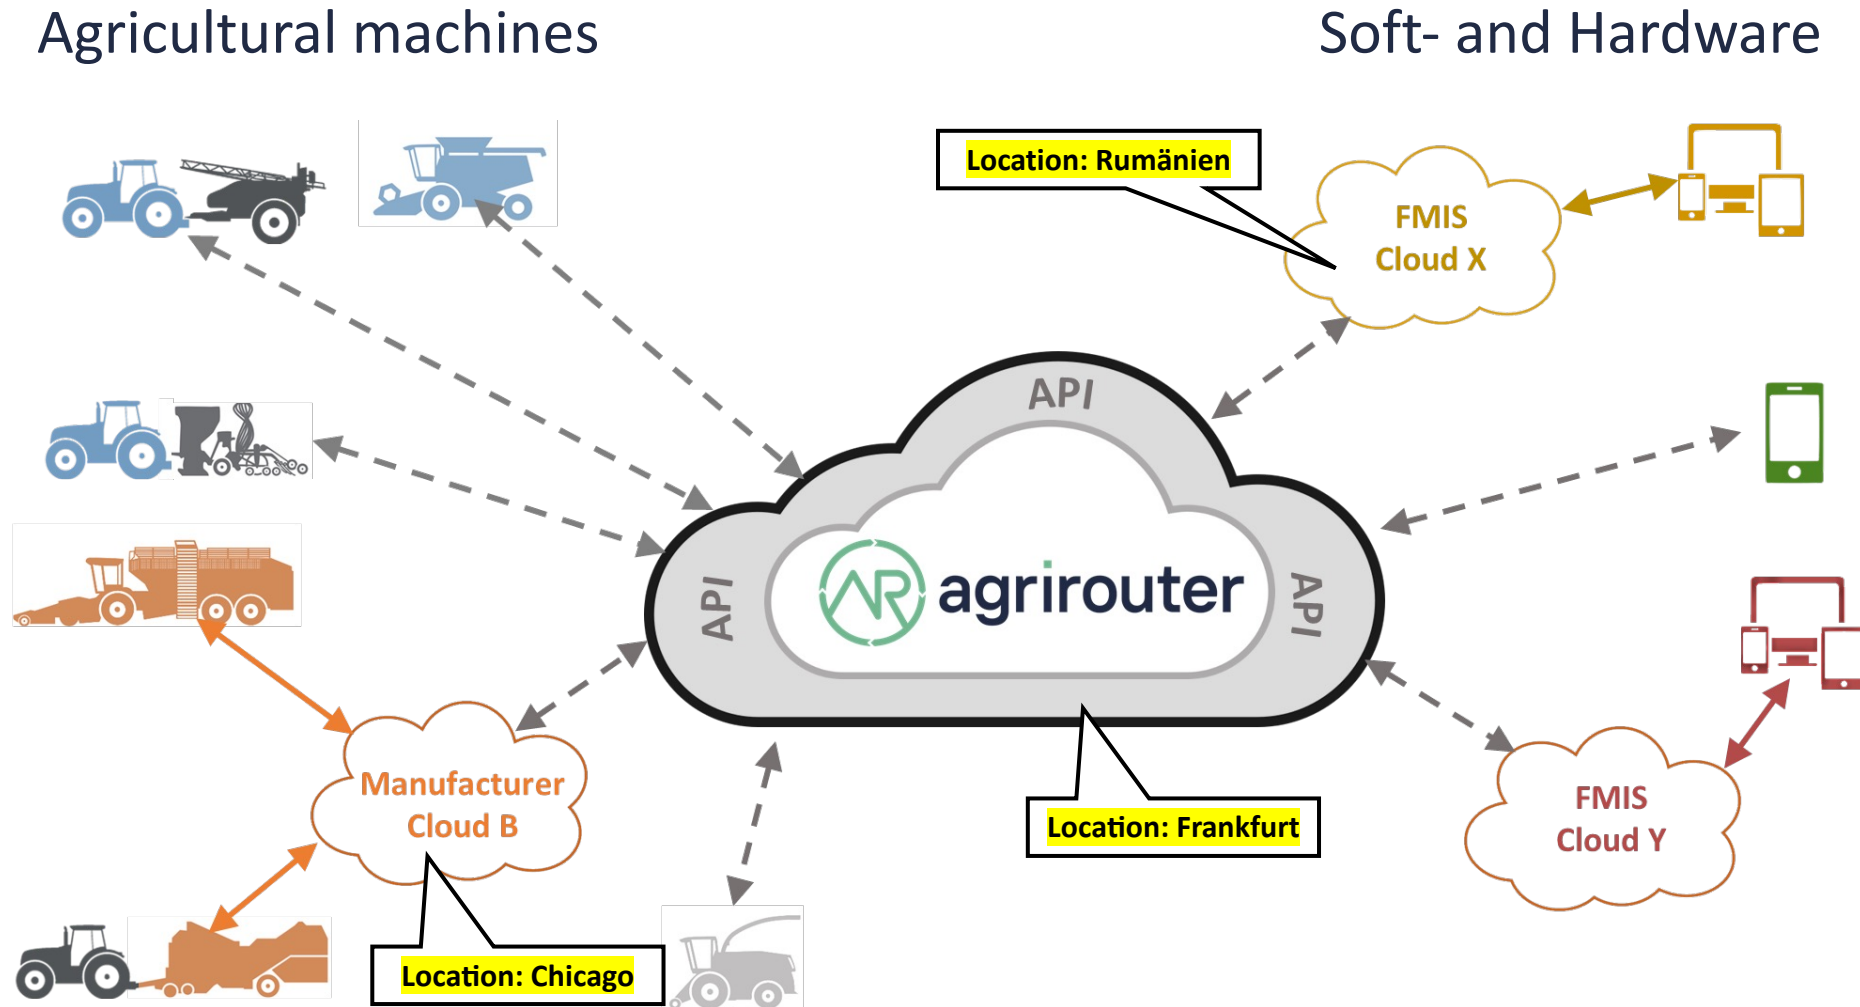

Opportunities: Optimization of the production process

Farmer's Point of View

Farmer's Point of View

Companies from all areas of the agricultural value chain can become a Shareholder or Business-Partner of DKE-Data

The concept of agrirouter

Example Use-Case: Data transportation via agrirouter

Creating Application map / Partner Product A

Data Routing / Transfer

Documentation / Partner Product B

Receiving / Working on the field

Data Management / Partner Product C

Farmers and contractors can connect their agrirouters to exchange data

Farmer Frank's agrirouter

Contractor John's agrirouter

App A

App B

App C

App B

App D

The concept of agrirouter

agrirouter

powered by Agricultural Industry

Thank You For Your Attention
Q&A