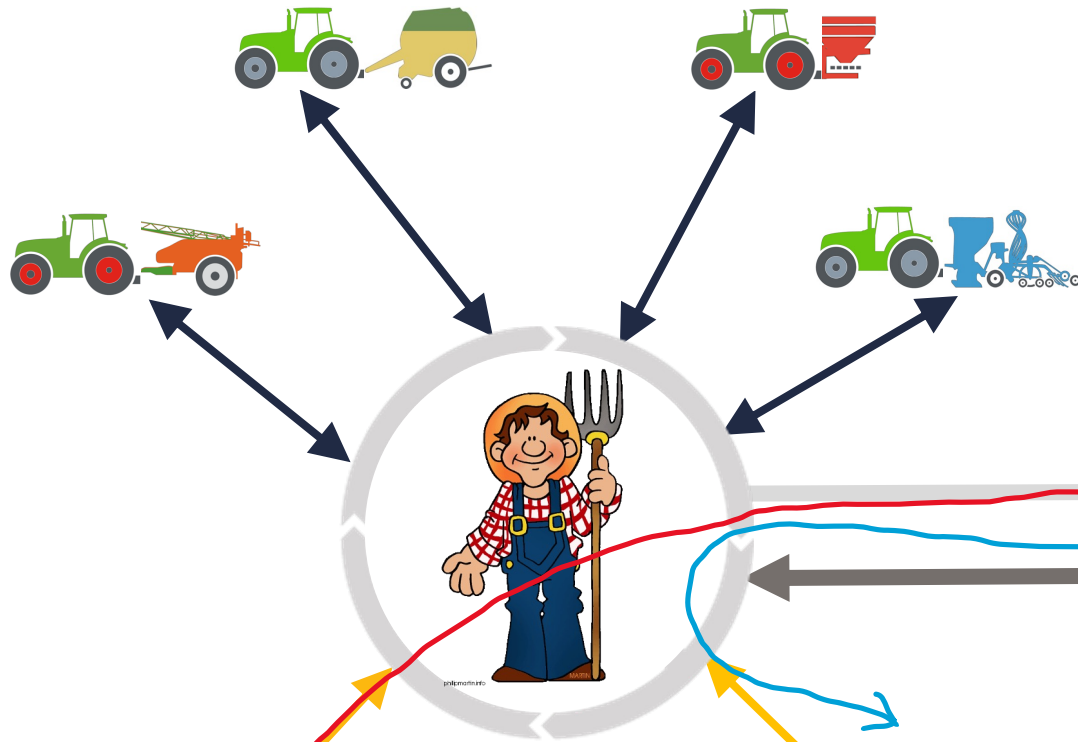

Opportunities: Optimization of the production process

Farmer's Point of View

Farmer's Point of View

Companies from all areas of the agricultural value chain can become a Shareholder or Business-Partner of DKE-Data

The concept of agrirouter

Example Use-Case: Data transportation via agrirouter

Creating Application map / Partner Product A

Data Routing / Transfer

Documentation / Partner Product B

Receiving / Working on the field

Data Management / Partner Product C

Farmers and contractors can connect their agrirouters to exchange data

Farmer Frank's agrirouter

Contractor John's agrirouter

App A

App B

App C

App B

App D

The concept of agrirouter

agrirouter

powered by Agricultural Industry

Thank You For Your Attention
Q&A