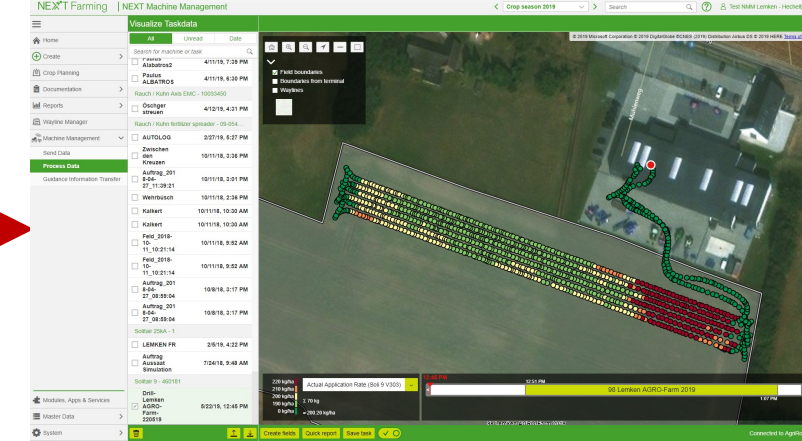

Opportunities: Optimization of the production process

Farmer's Point of View

Farmer's Point of View

Companies from all areas of the agricultural value chain can become a Shareholder or Business-Partner of DKE-Data

The concept of agrirouter

Example Use-Case: Data transportation via agrirouter

Creating Application map / Partner Product A

Data Routing / Transfer

Documentation / Partner Product B

Receiving / Working on the field

Data Management / Partner Product C

Farmers and contractors can connect their agrirouters to exchange data

Farmer Frank's agrirouter

Contractor John's agrirouter

App A

App B

App C

App B