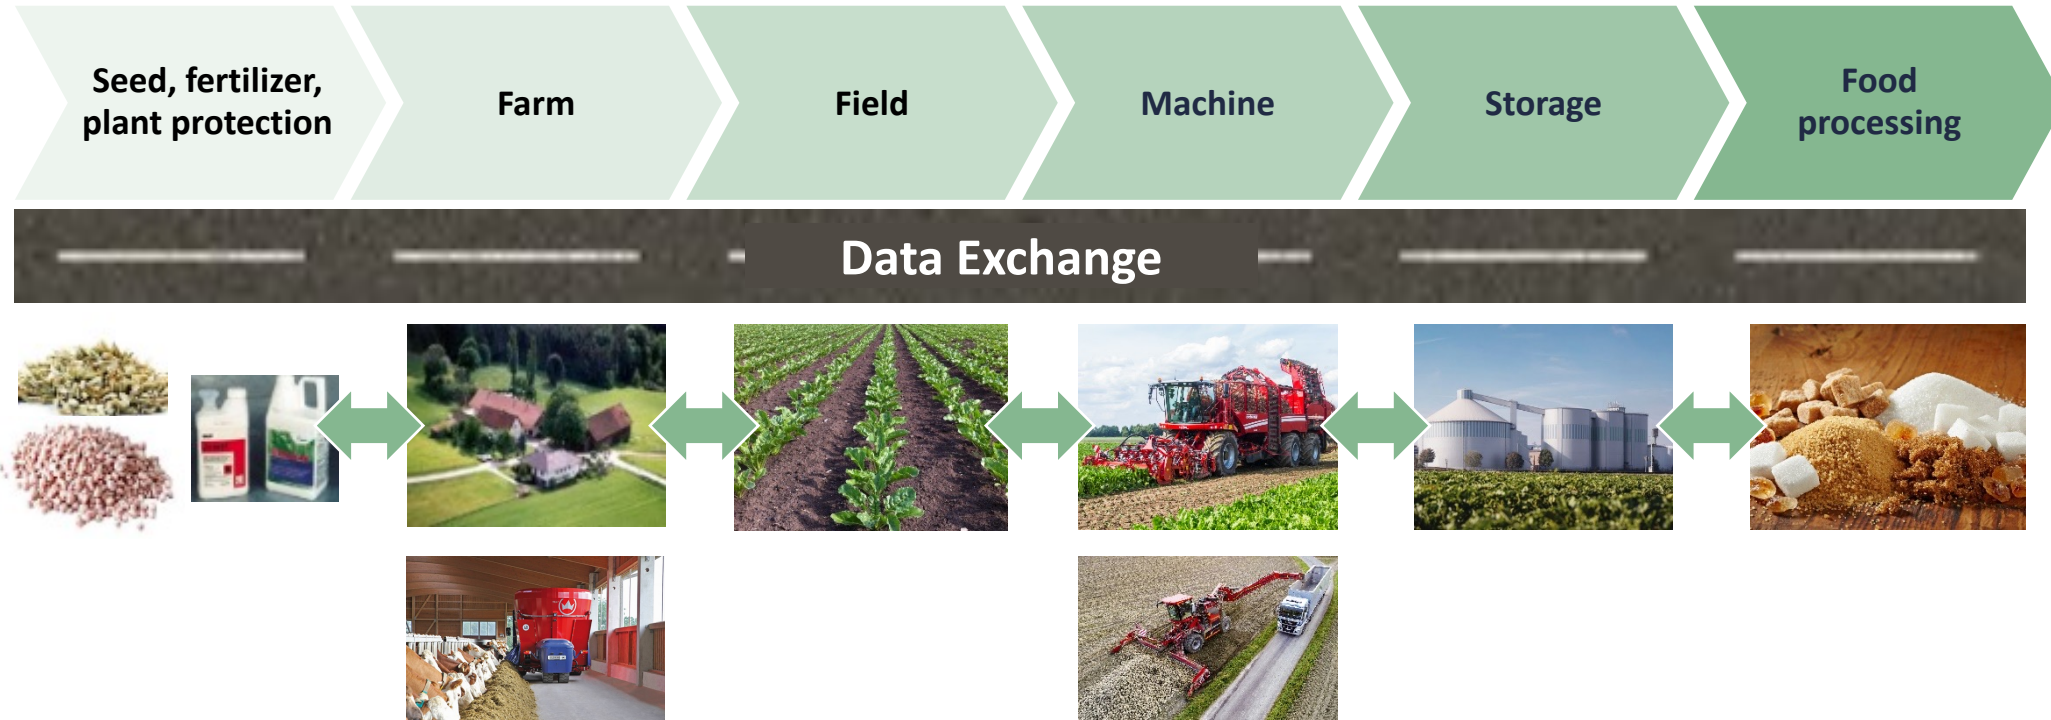

Trimble

NEW HOLLAND AGRICULTURE

profi WISSEN FÜR PROFESSIONELLE AGRARTECHNIKE

ANNABURGER Competence in Agriculture

DATAVÄXT FOR EFFICIENT FARMING

BERGMANN

Soft.Farm

Data Exchange with agrirouter is possible along the whole Value Chain

Opportunities: Optimization of the production process

Farmer's Point of View

Farmer's Point of View

Companies from all areas of the agricultural value chain can become a Shareholder or Business-Partner of DKE-Data

The concept of agrirouter

Example Use-Case: Data transportation via agrirouter

Creating Application map / Partner Product A

Data Routing / Transfer

Documentation / Partner Product B

Receiving / Working on the field