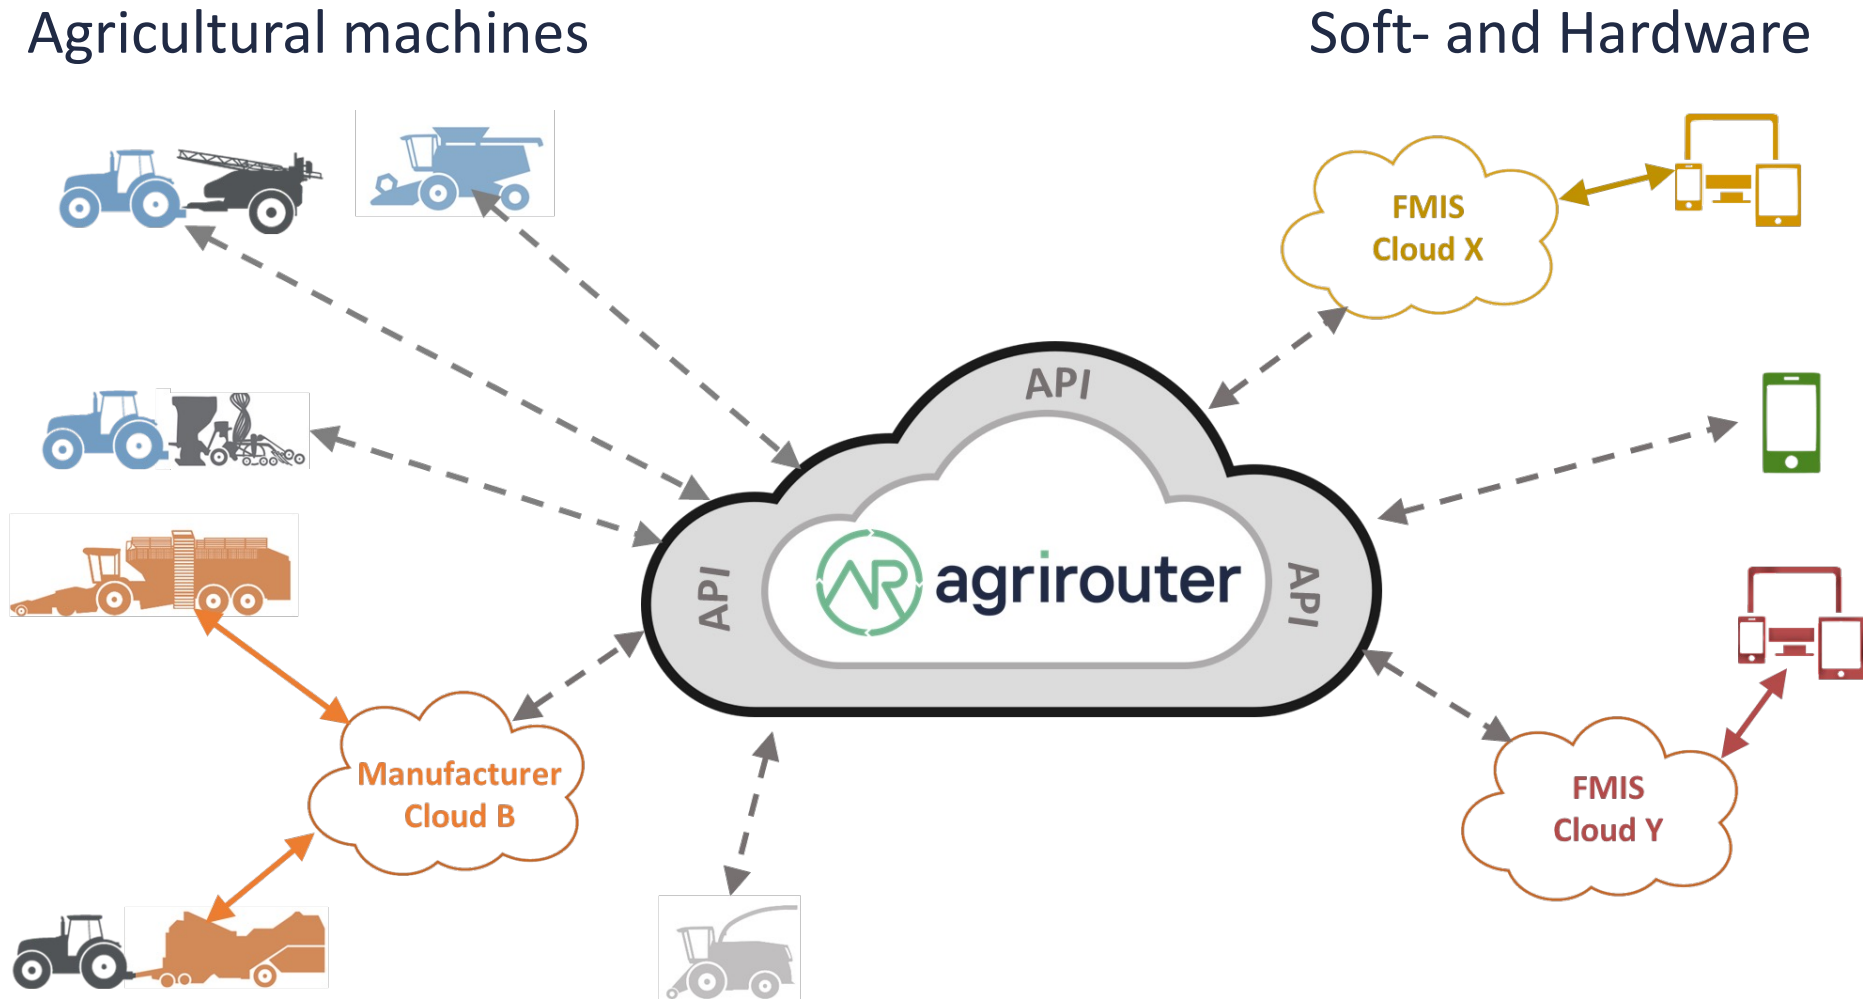

Trimble

NEW HOLLAND AGRICULTURE

profi WISSEN FÜR PROFESSIONELLE AGRARTECHNIKE

ANNABURGER Competence in Agriculture

DATAVÄXT FOR EFFICIENT FARMING

BERGMANN

Soft.Farm

Data Exchange with agrirouter is possible along the whole Value Chain

Opportunities: Optimization of the production process

Farmer's Point of View

Farmer's Point of View

Companies from all areas of the agricultural value chain can become a Shareholder or Business-Partner of DKE-Data

The concept of agrirouter

Example Use-Case: Data transportation via agrirouter

Creating Application map / Partner Product A

Data Routing / Transfer

Documentation / Partner Product B

Receiving / Working on the field

Data Management / Partner Product C

Farmers and contractors can connect their agrirouters to exchange data

Farmer Frank's agrirouter

Contractor John's agrirouter

App A

App B

App C

App B