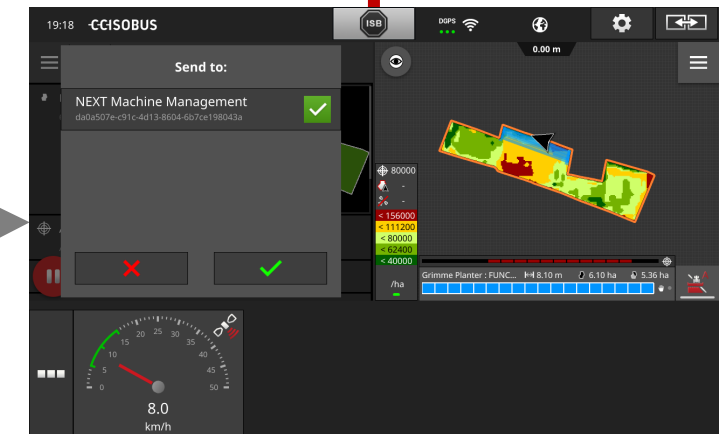

Opportunities: Optimization of the production process

Farmer's Point of View

Farmer's Point of View

Companies from all areas of the agricultural value chain can become a Shareholder or Business-Partner of DKE-Data

The concept of agrirouter

Example Use-Case: Data transportation via agrirouter

Creating Application map / Partner Product A

Data Routing / Transfer

Documentation / Partner Product B

Receiving / Working on the field

Data Management / Partner Product C

Farmers and contractors can connect their agrirouters to exchange data

Farmer Frank's agrirouter

Contractor John's agrirouter

App A

App B

App C

App B